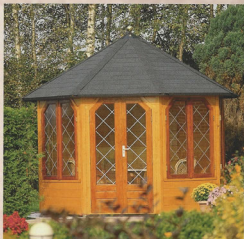

Prima Excellent

Prima Excellent de Luxe

Prima Excellent

Standard package: 2 casement windows PE13 (outward opening) and a double door PE15.

Article number

With thatched roof PE11
With shingled roof PE12

Prima Excellent de Luxe

Standard package: 2 casement windows PE14 (outward opening) and a double door PE16. Doors and windows are delivered with led strips on the outside.

Article number

With thatched roof PE09
With shingled roof PE10

Prima Sunshine

Standard package: 2 casement windows PE29 (outward opening) and a double door PE30.

Article number

With thatched roof PS10
With shingled roof PS11

3300 cm 28 mm 3200 cm 3300 cm 19 mm 2-25 cm 2-35 cm

Prima Sunshine

*All models are delivered inclusive of glass, pressure-impregnated foundation beams, chrome metalwork (unless indicated different), metal cap and aluminium weather vane or weather witch or a brass or chrome plated ball.
A wooden floor is optional (see pricelist).
The standard colour of the shingles is green, if you would like another colour (red, black, brown or blue) please mention this on your order.*