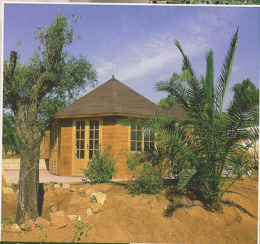

With shingled roof PG16

Prima Grand Six

All "Grand" models are delivered inclusive of glass, pressure-impregnated foundation beams, chrome metalwork (unless indicated different), metal cap and aluminium weather vane or weather witch or a brass or chrome plated ball. A wooden floor is optional (see pricelist).

Prima Grand Six

Standard package: 2 casement windows PE23 and a double door PE24

Article number

With shingled roof PG17

Prima Grand Seven

Standard package: 2 casement windows PE23 and a double door PE24

Article number

With shingled roof PG18

Prima Grand Seven

LUGARDE

Prima Grand Seven

On this page you can find two variations of the Prima Grand Seven. Top left you can find the standard Prima Grand Seven with windows PE23 and doors PE24 (also available in double glazed). The other picture is a Prima Grand Seven with a thatched roof, windows PE27 and a double door PE28 (not standard). Also the PE27 and the PE28 are available in double glazed.

Prima Grand Seven

Standard package: 2 casement windows PE23 and a double door PE24

Article number

With singled roof PG18

Prima

Prima Grand Seven

ca. 700 cm / 44 mm
Wall length ca. 300 cm.

All "Grand" models are delivered inclusive of glass, pressure-impregnated foundation beams, chrome metalwork (unless indicated different), metal cap and aluminium weather vane or weather witch or a brass or chrome plated ball. A wooden floor is optional (see pricelist). The standard colour of the shingles is green, if you would like another colour (red, black, brown or blue) please mention this on your order.