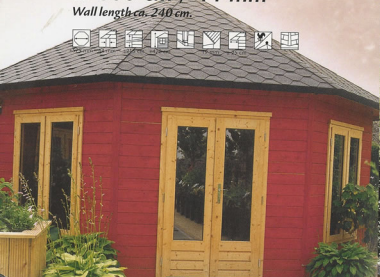

Prima

Prima Grand Five

ca. 500 cm / 44 mm

Wall length ca. 194 cm.

Prima Grand Five

Prima Grand Five

Standard package: 2 casement windows PE23 and a double door PE24

Article number

The standard colour of the shingles is green, if you would like another colour (red, black, brown or blue) please mention this on your order.

Prima Grand Six

ca. 600 cm / 44 mm

Wall length ca. 240 cm.

Prima Grand Six