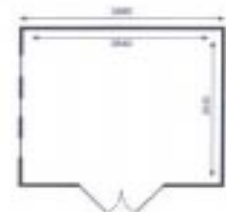

S8215

BREST Ref. S8215

EAN-code 5412025082155

Untreated North European white pine.
28 mm thick - External dimensions 2980 x 2980 mm
Roof covering : green felt.
Plexiglas included.
Options : - Floor S852 - 5412025008520 - 2980 x 2980 mm