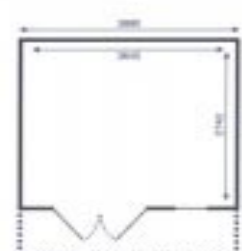

LIEGE Ref. S806

EAN-code 5412025008063

Untreated North European white pine.

28 mm thick - External dimensions 1980 x 1980 mm

Roof covering : green felt.

Plexiglas included.

Options : - Floor S8061 - 5412025080618 - 1980 x 1980 mm

GENEVE Ref. S8371

EAN-code 5412025083718

Untreated North European white pine.

28 mm thick - External dimensions 3880 x 2980 mm - roof overhang 600 mm

Roof covering : green shingles.

Plexiglas included.

Options : - Floor S8958 - 5412025089581 - 3880 x 2980 mm

- Flower box S891 - 5412025008919

VANNES Ref. S8957

EAN-code 5412025089574

Untreated North European white pine.

28 mm thick - External dimensions 3880 x 2980 mm - roof overhang 600 mm

Roof covering : green shingles.

Plexiglas included.

Options : - Floor S8958 - 5412025089581 - 3880 x 2980 mm

- Flower box S891 - 5412025008919

- Pair of shutters S898 - 5412025008988