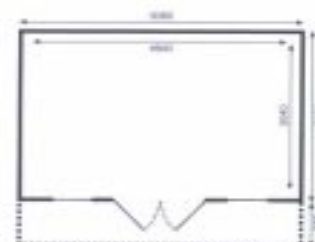

S835

ZURICH II Ref. S835

EAN-code 5412025008353

Untreated North European white pine.

28 mm thick - External dimensions 5080 x 3880 mm - roof overhang 900 mm

Roof covering : green shingles.

Plexiglas included.

Options : - Floor S836 - 5412025008360 - 5080 x 3880 mm

- Flower box S891 - 5412025008919

- Pair of shutters S898 - 5412025008988