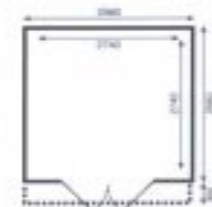

5880

ORMES Ref. 5880

EAN-code 5412025008803

Untreated North European white pine.

28 mm thick - External dimensions 2980 x 2980 mm - roof overhang 300 mm

Roof covering : green shingles.

Plexiglas included.

Options : - Floor S852 - 5412025008520 - 2980 x 2980 mm