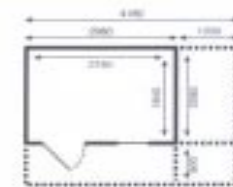

58205

NANCY I Ref. 58205

EAN-code 5412025082056

Untreated North European white pine.

28 mm thick - External dimensions 2500 x 2460 mm

Roof covering : green shingles.

Metal corner rails.

Plexiglas included.

Floor included.

Options : - Flower box S891 - 5412025008919