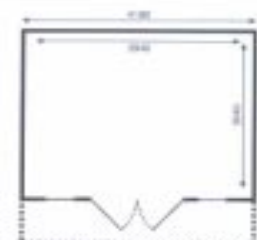

S832

ZURICH I Ref. S832

EAN-code 5412025008322

Untreated North European white pine.

28 mm thick - External dimensions 5080 x 3280 mm - roof overhang 900 mm

Roof covering : green shingles.

Plexiglas included.

Options : - Floor S836 - 5412025008360 - 5080 x 3880 mm

- Flower box S891 - 5412025008919

- Pair of shutters S898 - 5412025008988