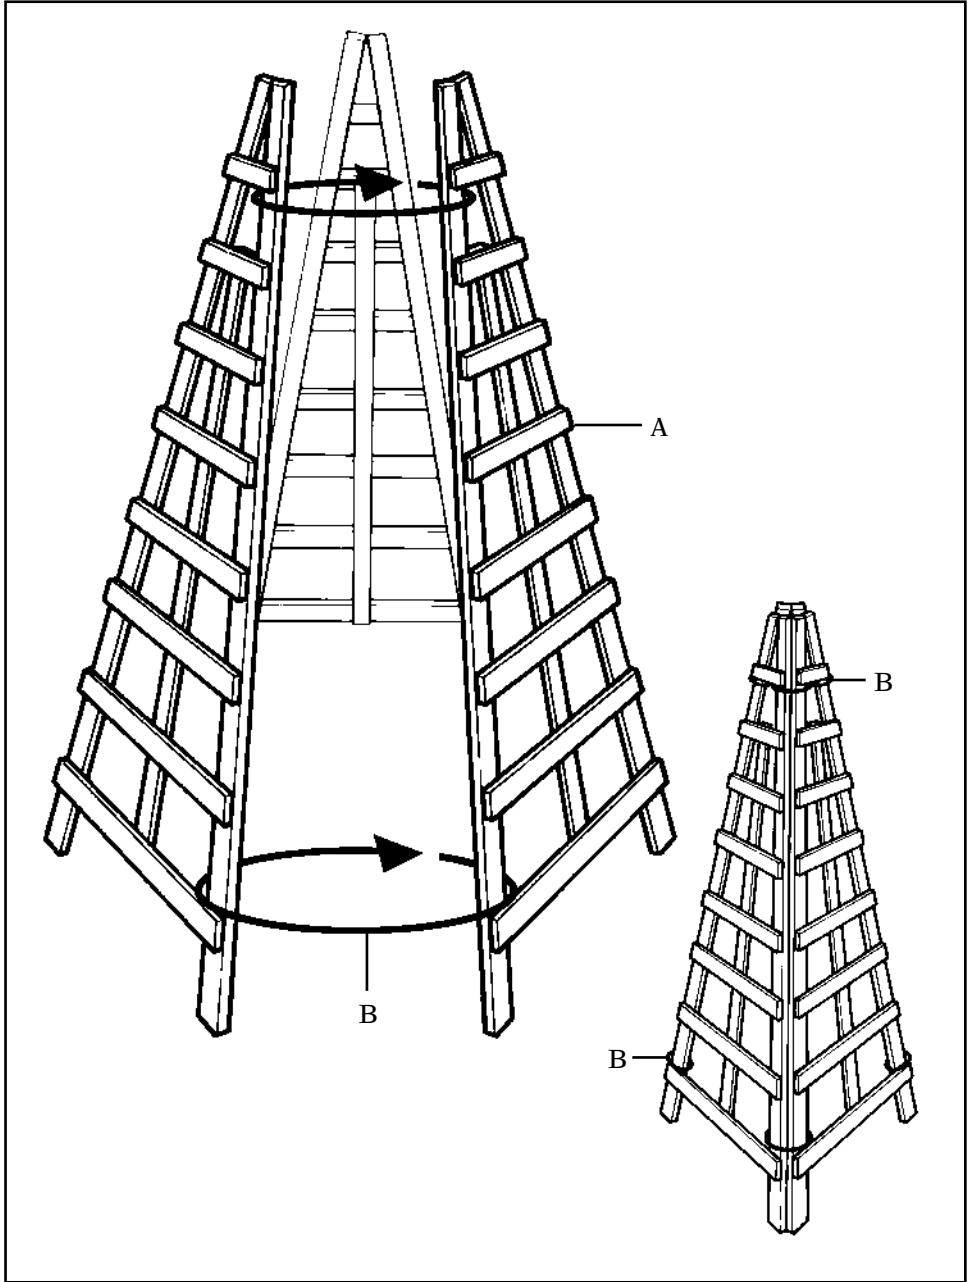

ASSEMBLY INSTRUCTIONS

TRELLIS OBELISK

PARTS LIST	A Trellis Sections	x3
	B Tie Wraps	x6