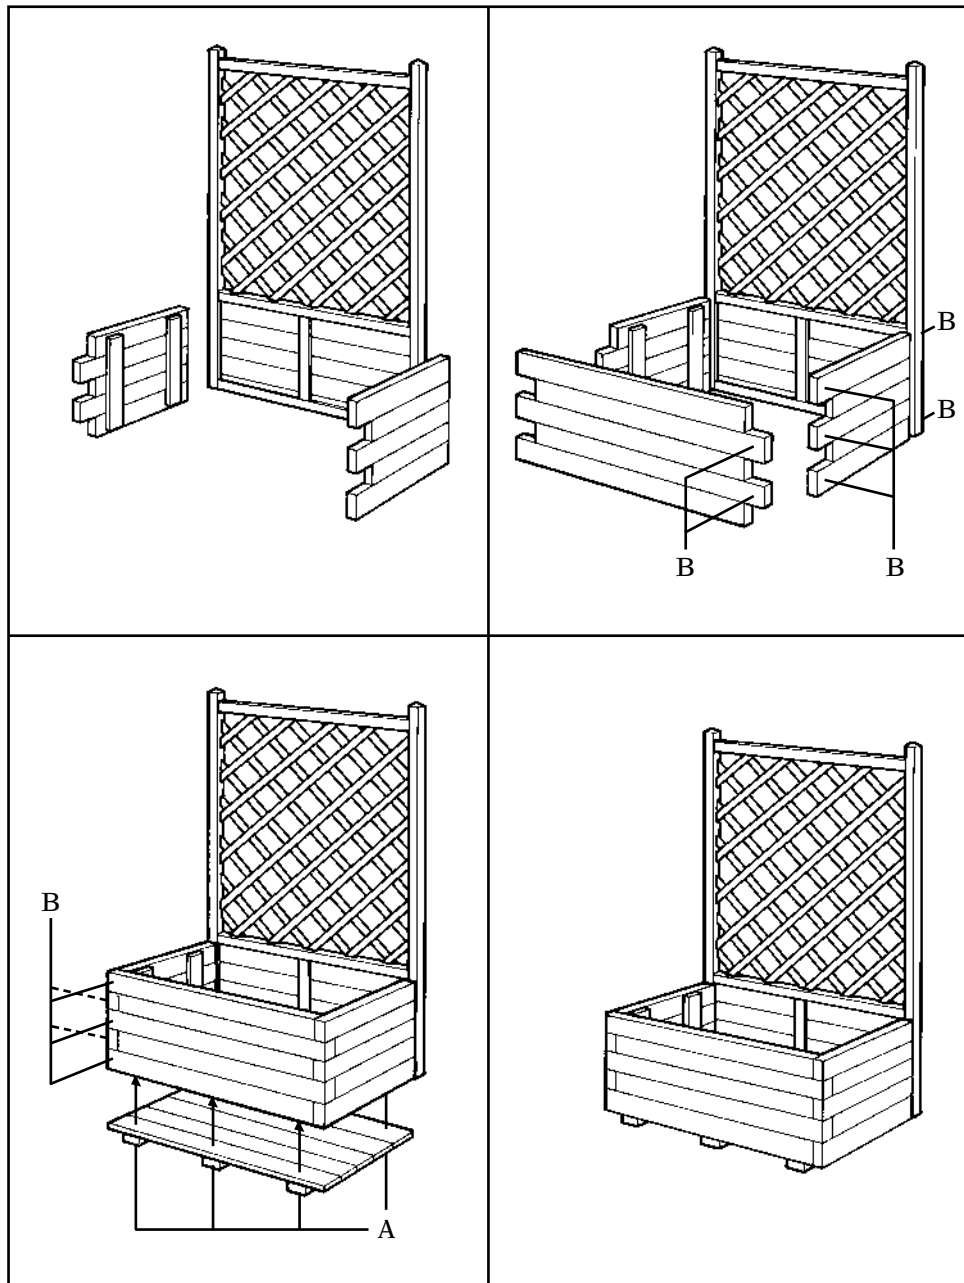

Grange

ROSA PLANTER

PLAN

ROSA PLANTER (ROSPLANT)

Grange Code: ROSPLANT

Mixed Sources

Product group from well-managed forests and other controlled sources.

Cert No. SGS-COC-000100
www.fsc.org

JUNE 2010

ASSEMBLY INSTRUCTIONS

ROSA PLANTER

HARDWARE

A - 60mm x 6

B - 80mm x 14