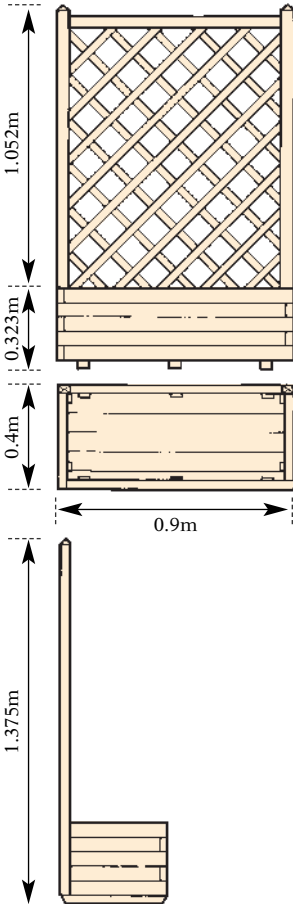

Grange

ROSA PLANTER

PLAN

ROSA PLANTER (ROSPLANT)

Grange Code: ROSPLANT

Mixed Sources

Cert No. SGS-COC-000100
www.fsc.org

© 1996 Forest Stewardship Council

GRANGE FENCING LIMITED

Halesfield 21, Telford TF7 4PA

Tel: 01952 588088 Fax: 01952 581522

Email: sales@grangefen.co.uk Web: www.grangefen.co.uk

OUT OF HOURS MESSAGE SERVICE: 01952 588088

JUNE 2010