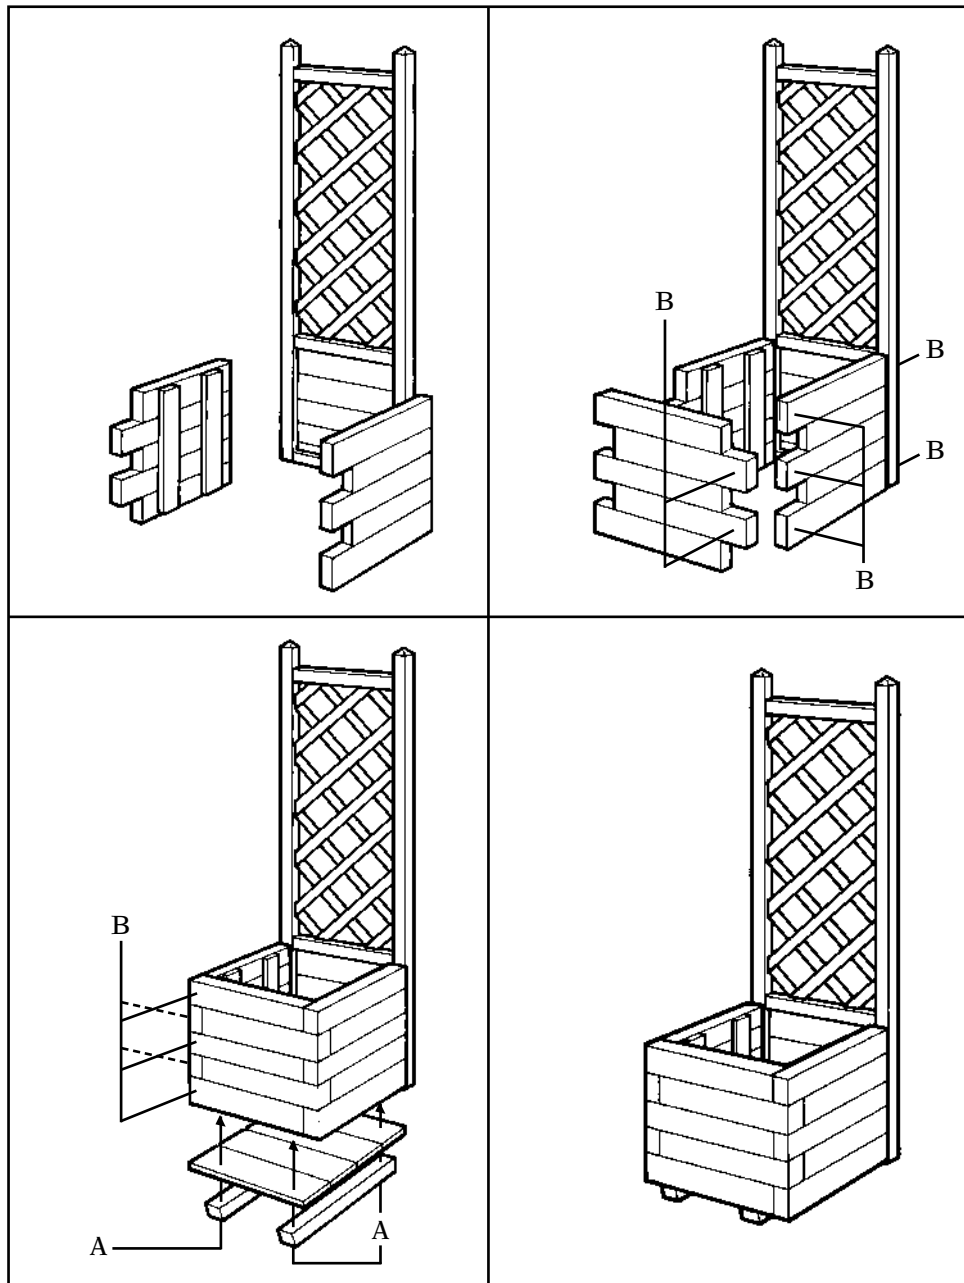

Grange

BELLA ROSA PLANTER

PLAN

BELLA ROSA PLANTER (BELPLANT)

Grange Code: BELPLANT

Mixed Sources

Product group from well-managed forests and other controlled sources.

Cert No. SGS-COC-000100
www.fsc.org

JUNE 2010

ASSEMBLY INSTRUCTIONS

BELLA ROSA PLANTER

HARDWARE

A - 60mm x 4

B - 80mm x 14