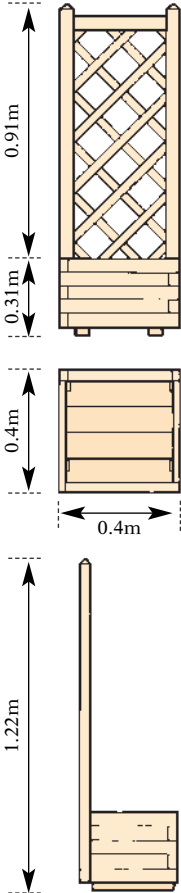

Grange

BELLA ROSA PLANTER

PLAN

BELLA ROSA PLANTER (BELPLANT)

Grange Code: BELPLANT

Mixed Sources

Cert No. SGS-COC-000100
www.fsc.org

© 1996 Forest Stewardship Council

GRANGE FENCING LIMITED

Halesfield 21, Telford TF7 4PA

Tel: 01952 588088 Fax: 01952 581522

Email: sales@grangefen.co.uk Web: www.grangefen.co.uk

OUT OF HOURS MESSAGE SERVICE: 01952 588088

JUNE 2010