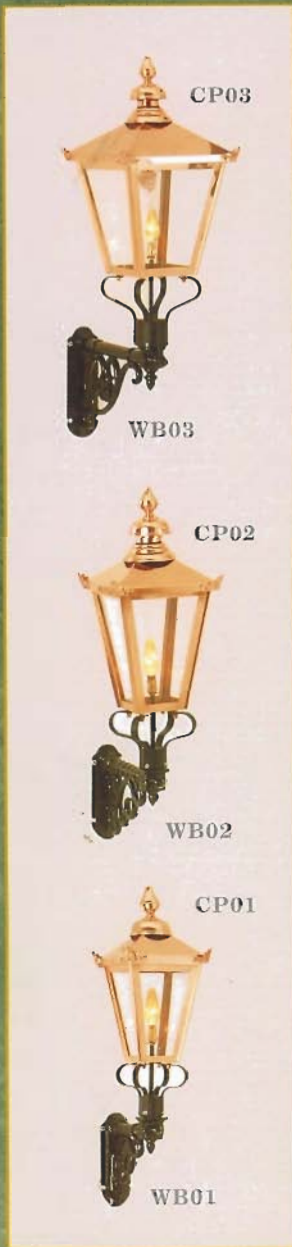

Square Copper Lantern Range

Victorian style cast iron street lights, manufactured to a commercial standard. This range is also suitable for gardens, driveways, walls and gate posts.

Post

Cast iron base and ladder bar, steel centre tube, fully powder coated. Overall heights can be altered to suit your requirements if needed.

Copper Lantern (Square)

Copper lantern polished and powder laquered to help prevent from tarnishing. Also available in brass.

Hexagonal Copper Lantern Range

Farmers
College
Lamps

Victorian style cast iron street lights, manufactured to a commercial standard. This range is also suitable for gardens, driveways, walls and gate posts.

Post

Cast iron base and ladder bar, steel centre tube, fully powder coated. Overall heights can be altered to suit your requirements if needed.

Copper Lantern (Hexagonal)

Copper lantern polished and powder laquered to help prevent from tarnishing. Also available in brass.