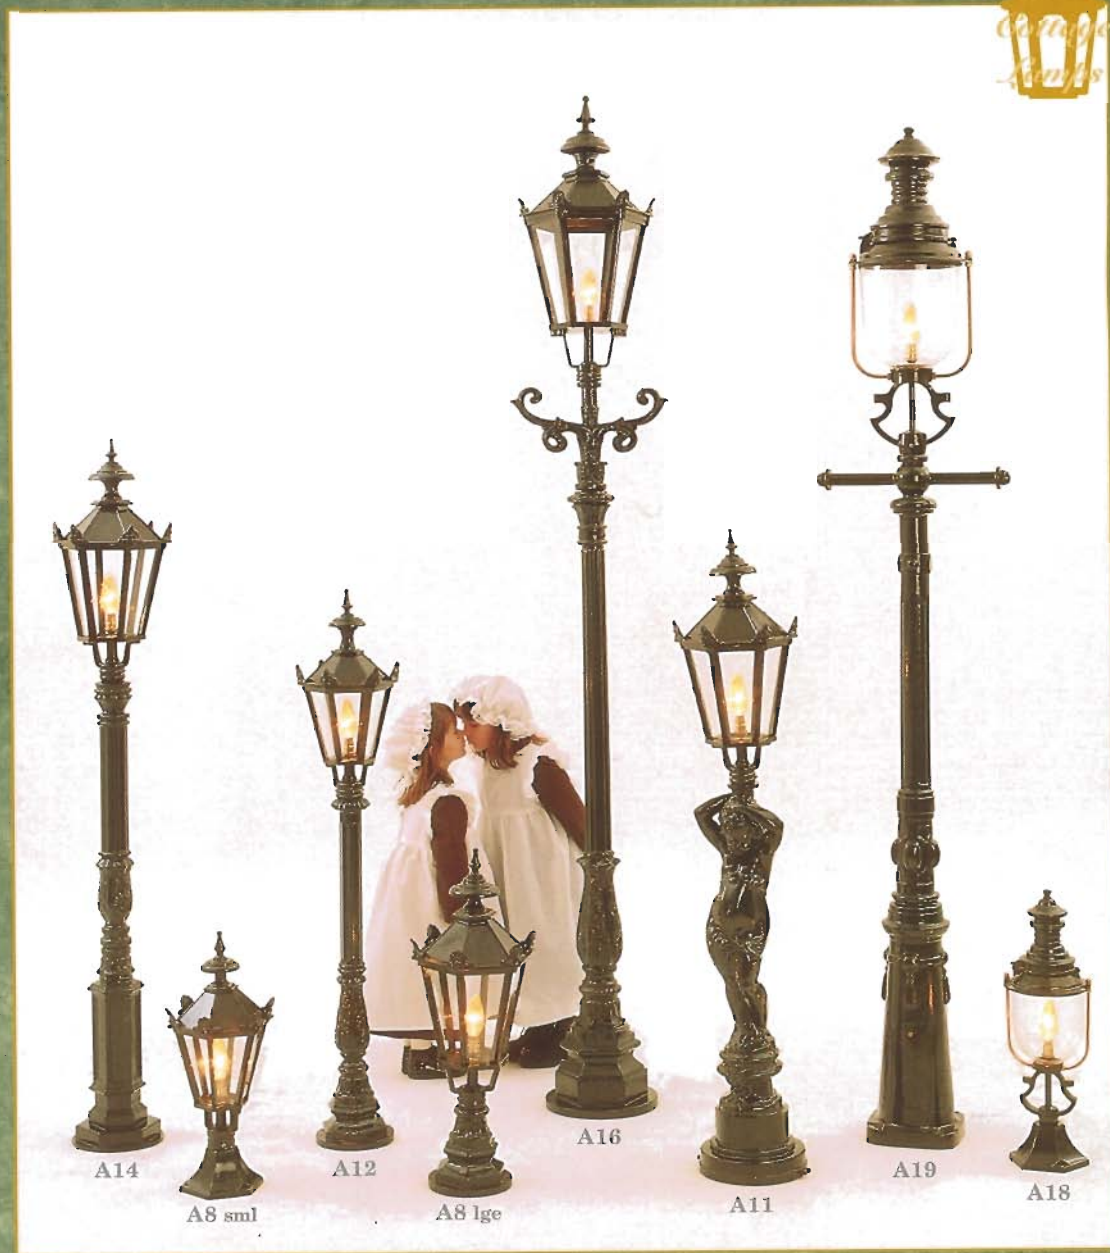

Aluminium Garden Range

Farmers
Cottage
Lamps

*Traditional sand cast aluminium style.
This range is ideally suited for gardens, driveways, walls and gate posts.*

Materials

Sand cast aluminium post and lantern which are supplied as a complete unit.