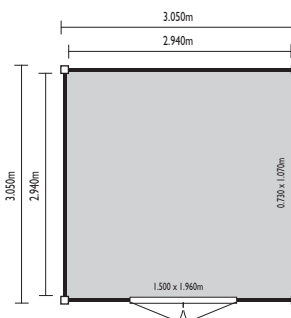

# Riekkö 210 & Peili 210

With its clever design and shape, the Riekkö 210 & Peili 210 are ideally suited to a corner of the garden. Broad windows welcome the light in and the spacious main room works well as a summerhouse or playroom. Also benefits from a low door threshold and storage room.

Dimensions	Internal	External (excl. overhangs)
Width	2.640m	2.750m
Depth	4.020m	4.140m
Ridge Height	-	2.860m
Area	10.12m <sup>2</sup>	11.39m <sup>2</sup>

# Ensi 210

A traditionally styled log cabin with corner post connection, fully glazed double doors and window to the side. Ideal for use as a summerhouse, games room or garden storage area. Also benefits from a low door threshold.

Dimensions	Internal	External (excl. overhangs)
Width	2.940m	3.050m
Depth	2.940m	3.050m
Ridge Height	-	2.660m
Area	8.64m <sup>2</sup>	9.30m <sup>2</sup>