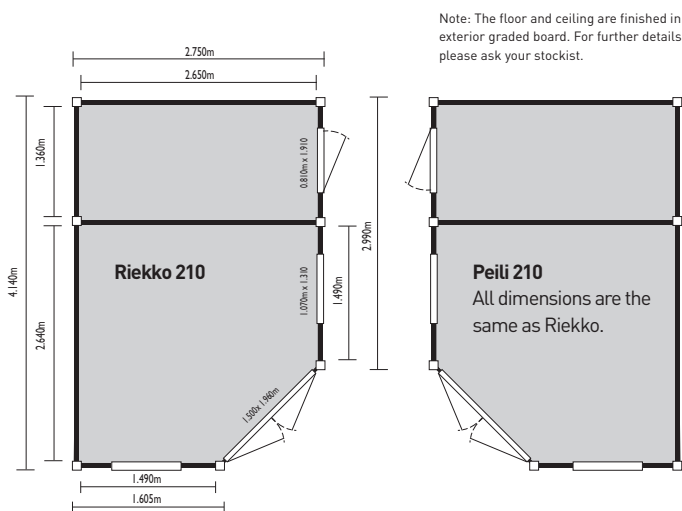

# Riekkö 210 & Peili 210

With its clever design and shape, the Riekkö 210 & Peili 210 are ideally suited to a corner of the garden. Broad windows welcome the light in and the spacious main room works well as a summerhouse or playroom. Also benefits from a low door threshold and storage room.

Dimensions	Internal	External (excl. overhangs)
Width	2.640m	2.750m
Depth	4.020m	4.140m
Ridge Height	-	2.860m
Area	10.12m <sup>2</sup>	11.39m <sup>2</sup>

# Ensi 210

A traditionally styled log cabin with corner post connection, fully glazed double doors and window to the side. Ideal for use as a summerhouse, games room or garden storage area. Also benefits from a low door threshold.

Dimensions	Internal	External (excl. overhangs)
Width	2.940m	3.050m
Depth	2.940m	3.050m
Ridge Height	-	2.660m
Area	8.64m <sup>2</sup>	9.30m <sup>2</sup>