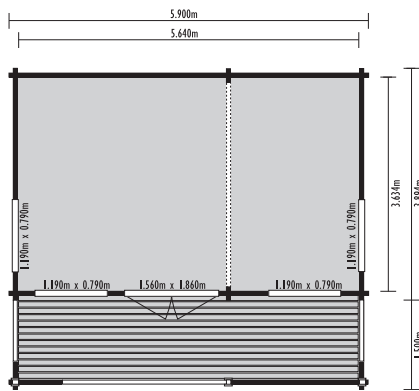

- Log thickness
- Square roof shingle tiles
- Toughened glass single glazing
- Decked terrace included
- Log connection

Dimensions	Internal	External (excl. overhangs)
Width	5.640m	5.900m
Depth	3.634m	5.394m
Ridge Height	-	3.130m
Area	20.50m²	31.82m²