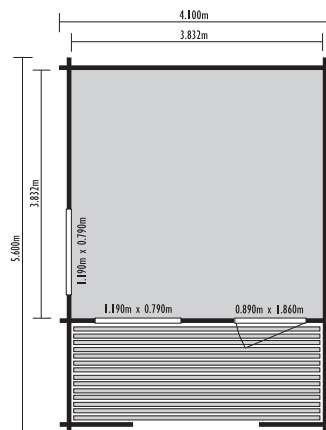

Dimensions	Internal	External (excl. overhangs)
Width	5.640m	5.900m
Depth	3.634m	5.394m
Ridge Height	-	3.130m
Area	20.50m ²	31.82m ²

Helppo

Complete with its covered decked terrace, the Helppo provides an ideal garden retreat. The main room can serve a multitude of uses and the covered area to the side provides ideal storage.

- 
Log thickness
- 
Square roof shingle tiles
- 
Toughened glass single glazing
- 
Decked terrace included
- 
Log connection

Dimensions	Internal	External (excl. overhangs)
Width	3.732m	5.700m
Depth	2.832m	4.500m
Ridge Height	-	2.970m
Area	10.57m ²	25.65m ²

Note: This model comes with square green roof shingle tiles

Dimensions	Internal	External (excl. overhangs)
Width	5.024m	5.292m
Depth	3.622m	4.589m
Ridge Height	-	3.216m
Area	18.20m ²	24.28m ²

Joki

Traditional in design, the Joki makes the perfect complement to any garden. The substantial main room area serves a variety of uses and comes with a decked terrace with balustrade as standard.

Dimensions	Internal	External (excl. overhangs)
Width	3.832m	4.100m
Depth	3.832m	5.600m
Ridge Height	-	2.840m
Area	14.68m ²	22.96m ²