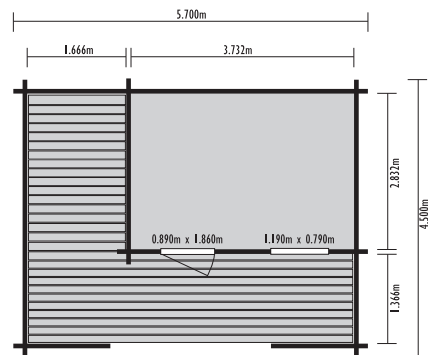

Dimensions	Internal	External (excl. overhangs)
Width	5.640m	5.900m
Depth	3.634m	5.394m
Ridge Height	-	3.130m
Area	20.50m ²	31.82m ²

Helppo

Complete with its covered decked terrace, the Helppo provides an ideal garden retreat. The main room can serve a multitude of uses and the covered area to the side provides ideal storage.

- 
Log thickness
- 
Square roof shingle tiles
- 
Toughened glass single glazing
- 
Decked terrace included
- 
Log connection

Dimensions	Internal	External (excl. overhangs)
Width	3.732m	5.700m
Depth	2.832m	4.500m
Ridge Height	-	2.970m
Area	10.57m ²	25.65m ²

Note: This model comes with square green roof shingle tiles

Dimensions	Internal	External (excl. overhangs)
Width	5.024m	5.292m
Depth	3.622m	4.589m
Ridge Height	-	3.216m
Area	18.20m ²	24.28m ²

Joki

Traditional in design, the Joki makes the perfect complement to any garden. The substantial main room area serves a variety of uses and comes with a decked terrace with balustrade as standard.

Dimensions	Internal	External (excl. overhangs)
Width	3.832m	4.100m
Depth	3.832m	5.600m
Ridge Height	-	2.840m
Area	14.68m ²	22.96m ²