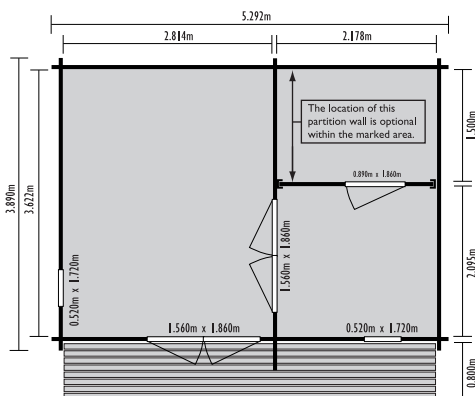

Dimensions	Internal	External (excl. overhangs)
Width	5.640m	5.900m
Depth	3.634m	5.394m
Ridge Height	-	3.130m
Area	20.50m ²	31.82m ²

Helppo

Complete with its covered decked terrace, the Helppo provides an ideal garden retreat. The main room can serve a multitude of uses and the covered area to the side provides ideal storage.

- 
Log thickness
- 
Square roof shingle tiles
- 
Toughened glass single glazing
- 
Decked terrace included
- 
Log connection

Dimensions	Internal	External (excl. overhangs)
Width	3.732m	5.700m
Depth	2.832m	4.500m
Ridge Height	-	2.970m
Area	10.57m ²	25.65m ²

Note: This model comes with square green roof shingle tiles

Dimensions	Internal	External (excl. overhangs)
Width	5.024m	5.292m
Depth	3.622m	4.589m
Ridge Height	-	3.216m
Area	18.20m ²	24.28m ²

Joki

Traditional in design, the Joki makes the perfect complement to any garden. The substantial main room area serves a variety of uses and comes with a decked terrace with balustrade as standard.

Dimensions	Internal	External (excl. overhangs)
Width	3.832m	4.100m
Depth	3.832m	5.600m
Ridge Height	-	2.840m
Area	14.68m ²	22.96m ²