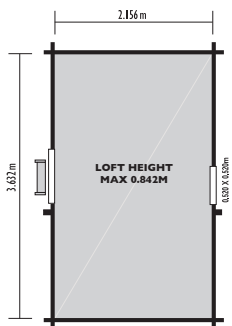

Lovisa

With its two rooms downstairs and a loft space accessible by ladder, the Lovisa is one of the most popular models in the Finnlife range. A full length decked terrace is included.

Note: This model is also available with a double glazed set of windows

Dimensions	Internal	External (excl. overhangs)
Width	5.638m	5.900m
Depth	3.632m	5.937m
Ridge height	-	3.310m
Area	20.47m ²	35.02m ²

Ikkuna

With an attractive decked terrace, the two roomed Ikkuna is modern in design with excellent build quality and a practical room configuration. Comes with useful loft area, accessible by ladder.

Dimensions	Internal	External (excl. overhangs)
Width	5.640m	5.900m
Depth	3.632m	5.937m
Ridge Height	-	3.310m
Area	20.49m ²	35.02m ²