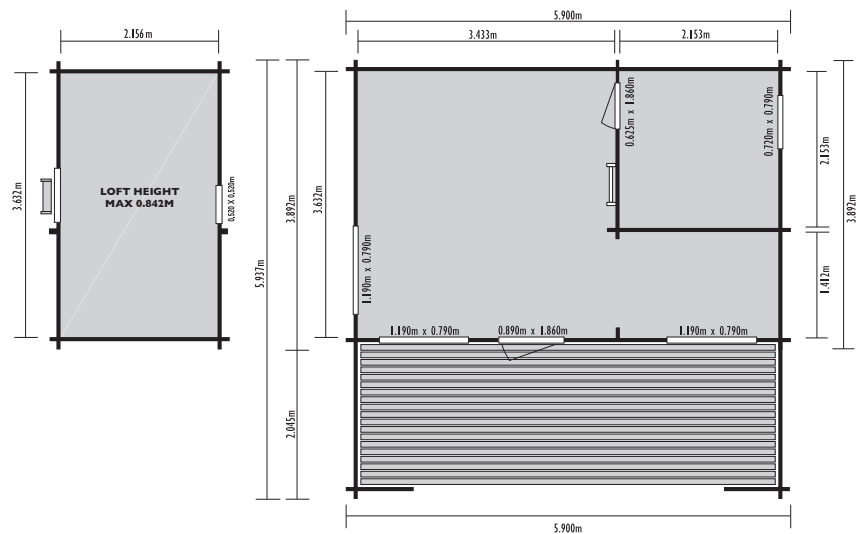

Lovisa

With its two rooms downstairs and a loft space accessible by ladder, the Lovisa is one of the most popular models in the Finnlife range. A full length decked terrace is included.

Note: This model is also available with a double glazed set of windows

Dimensions	Internal	External (excl. overhangs)
Width	5.638m	5.900m
Depth	3.632m	5.937m
Ridge height	-	3.310m
Area	20.47m ²	35.02m ²

Ikkuna

With an attractive decked terrace, the two roomed Ikkuna is modern in design with excellent build quality and a practical room configuration. Comes with useful loft area, accessible by ladder.

Dimensions	Internal	External (excl. overhangs)
Width	5.640m	5.900m
Depth	3.632m	5.937m
Ridge Height	-	3.310m
Area	20.49m ²	35.02m ²