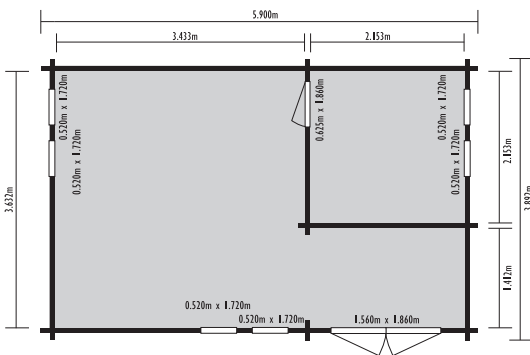

Lovisa

With its two rooms downstairs and a loft space accessible by ladder, the Lovisa is one of the most popular models in the Finnlife range. A full length decked terrace is included.

Note: This model is also available with a double glazed set of windows

Dimensions	Internal	External (excl. overhangs)
Width	5.638m	5.900m
Depth	3.632m	5.937m
Ridge height	-	3.310m
Area	20.47m ²	35.02m ²

Ikkuna

With an attractive decked terrace, the two roomed Ikkuna is modern in design with excellent build quality and a practical room configuration. Comes with useful loft area, accessible by ladder.

Dimensions	Internal	External (excl. overhangs)
Width	5.640m	5.900m
Depth	3.632m	5.937m
Ridge Height	-	3.310m
Area	20.49m ²	35.02m ²