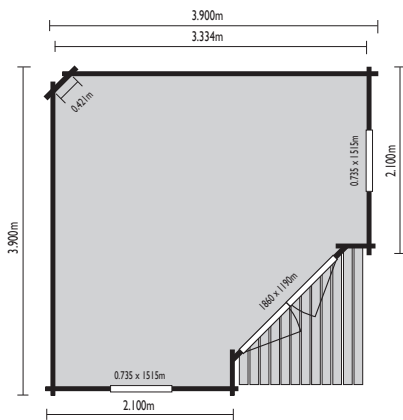

- Log thickness
- Square roof shingle tiles
- Toughened glass single glazing
- Decked terrace included
- Log connection

Dimensions	Internal	External (excl. overhangs)
Width	3.334m	3.900m
Depth	3.334m	3.900m
Ridge Height	-	2.592m
Area	11.12m²	15.21m²