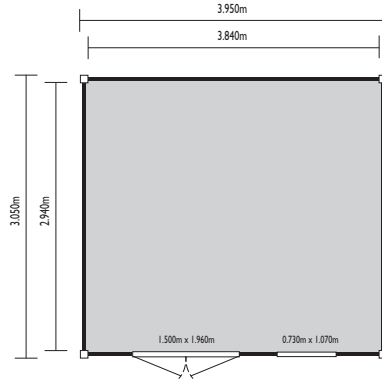

Dimensions	Internal	External (excl. overhangs)
Width	3.334m	3.900m
Depth	3.334m	3.900m
Ridge Height	-	2.592m
Area	11.12m ²	15.21m ²

Tuleva

With its unique contemporary design, the Tuleva makes an ideal space outside the home. This model benefits from double doors to the front and two tall and slender windows to maximise the natural light inside.

Lohi 210

An extremely practical and versatile log cabin with good sized main room and handy lockable storage space via a separate side door. Main double doors are partially glazed with single window to the side. Ideal uses include workshop, gardening room and garden storage. Also benefits from a low door threshold.

- 
Log thickness
- 
Square roof shingle tiles
- 
Toughened glass single glazing
- 
Tilt and turn windows
- 
Post connection
- 
Rooms

Dimensions	Internal	External (excl. overhangs)
Width	4.140m	4.250m
Depth	2.940m	3.050m
Ridge Height	-	2.930m
Area	12.17m ²	12.96m ²

- 
Log thickness
- 
Square roof shingle tiles
- 
Toughened glass single glazing
- 
Tilt and turn windows
- 
Post connection

Dimensions	Internal	External (excl. overhangs)
Width	3.840m	3.950m
Depth	2.940m	3.050m
Ridge Height	-	2.660m
Area	11.29m ²	12.05m ²