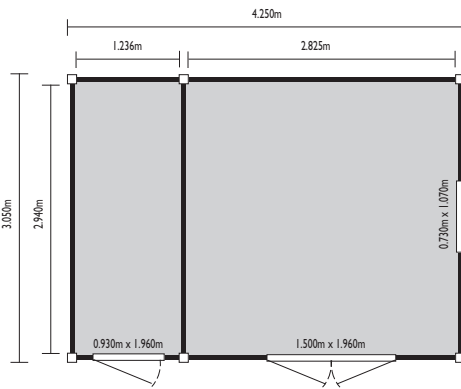

Dimensions	Internal	External (excl. overhangs)
Width	3.334m	3.900m
Depth	3.334m	3.900m
Ridge Height	-	2.592m
Area	11.12m ²	15.21m ²

Tuleva

With its unique contemporary design, the Tuleva makes an ideal space outside the home. This model benefits from double doors to the front and two tall and slender windows to maximise the natural light inside.

- 
Log thickness
- 
EPDM roof covering
- 
Toughened glass single glazing
- 
Log connection

Dimensions	Internal	External (excl. overhangs)
Width	3.922m	4.190m
Depth	3.022m	3.290m
Ridge Height	-	2.828m
Area	11.85m ²	13.78m ²

- 
Log thickness
- 
Square roof shingle tiles
- 
Toughened glass single glazing
- 
Tilt and turn windows
- 
Post connection
- 
Rooms

Dimensions	Internal	External (excl. overhangs)
Width	4.140m	4.250m
Depth	2.940m	3.050m
Ridge Height	-	2.930m
Area	12.17m ²	12.96m ²

- 
Log thickness
- 
Square roof shingle tiles
- 
Toughened glass single glazing
- 
Tilt and turn windows
- 
Post connection

Dimensions	Internal	External (excl. overhangs)
Width	3.840m	3.950m
Depth	2.940m	3.050m
Ridge Height	-	2.660m
Area	11.29m ²	12.05m ²