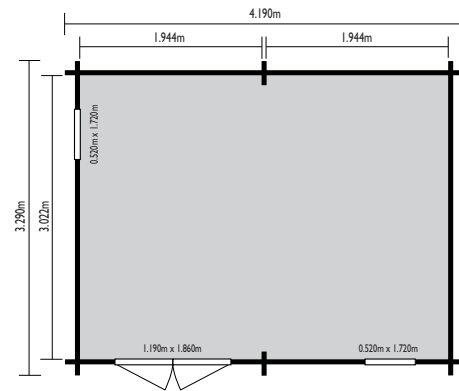

Dimensions	Internal	External (excl. overhangs)
Width	3.334m	3.900m
Depth	3.334m	3.900m
Ridge Height	-	2.592m
Area	11.12m ²	15.21m ²

Tuleva

With its unique contemporary design, the Tuleva makes an ideal space outside the home. This model benefits from double doors to the front and two tall and slender windows to maximise the natural light inside.

- 
Log thickness
- 
EPDM roof covering
- 
Toughened glass single glazing
- 
Log connection

Dimensions	Internal	External (excl. overhangs)
Width	3.922m	4.190m
Depth	3.022m	3.290m
Ridge Height	-	2.828m
Area	11.85m ²	13.78m ²

- 
Log thickness
- 
Square roof shingle tiles
- 
Toughened glass single glazing
- 
Tilt and turn windows
- 
Post connection
- 
Rooms

Dimensions	Internal	External (excl. overhangs)
Width	4.140m	4.250m
Depth	2.940m	3.050m
Ridge Height	-	2.930m
Area	12.17m ²	12.96m ²

- 
Log thickness
- 
Square roof shingle tiles
- 
Toughened glass single glazing
- 
Tilt and turn windows
- 
Post connection

Dimensions	Internal	External (excl. overhangs)
Width	3.840m	3.950m
Depth	2.940m	3.050m
Ridge Height	-	2.660m
Area	11.29m ²	12.05m ²