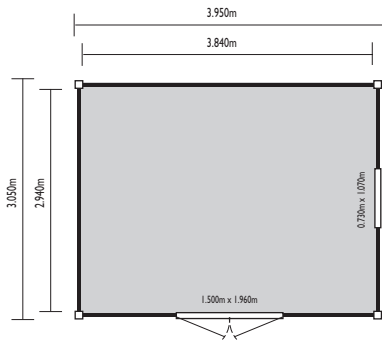

Kallis 210

With its expansive area, the Kallis 210 makes an ideal outdoor space for lounging, gaming and general relaxing – an ideal option where space is at a premium in the home. The Kallis 210 benefits from partially glazed, lockable double doors and a hinged side window to the side. Also benefits from a low door threshold.

- Log thickness
- Square roof shingle tiles
- Toughened glass single glazing
- Tilt and turn windows
- Post connection

Dimensions	Internal	External (excl. overhangs)
Width	3.840m	3.950m
Depth	2.940m	3.050m
Ridge Height	-	2.660m
Area	11.29m ²	12.05m ²

Mirva 210

The Mirva 210 has lockable double doors and additional side windows to the front which attract further light inside, creating an airy and spacious feel.

- Log thickness
- Square roof shingle tiles
- Toughened glass single glazing
- Log connection

Dimensions	Internal	External (excl. overhangs)
Width	3.890m	4.160m
Depth	2.390m	2.660m
Ridge Height	-	2.550m
Area	9.30m ²	11.07m ²