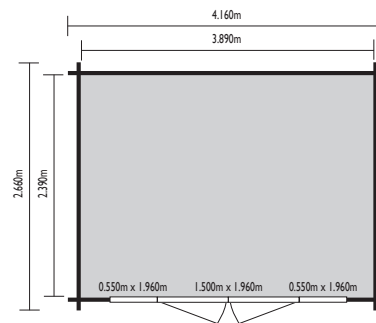

Kallis 210

With its expansive area, the Kallis 210 makes an ideal outdoor space for lounging, gaming and general relaxing – an ideal option where space is at a premium in the home. The Kallis 210 benefits from partially glazed, lockable double doors and a hinged side window to the side. Also benefits from a low door threshold.

- Log thickness
- Square roof shingle tiles
- Toughened glass single glazing
- Tilt and turn windows
- Post connection

Dimensions	Internal	External (excl. overhangs)
Width	3.840m	3.950m
Depth	2.940m	3.050m
Ridge Height	-	2.660m
Area	11.29m ²	12.05m ²

Mirva 210

The Mirva 210 has lockable double doors and additional side windows to the front which attract further light inside, creating an airy and spacious feel.

- Log thickness
- Square roof shingle tiles
- Toughened glass single glazing
- Log connection

Dimensions	Internal	External (excl. overhangs)
Width	3.890m	4.160m
Depth	2.390m	2.660m
Ridge Height	-	2.550m
Area	9.30m ²	11.07m ²