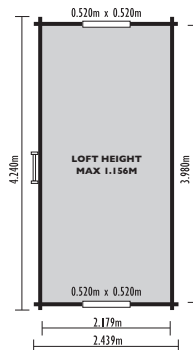

# Helsinki

The largest model in the Finnlife range, the Helsinki has five ground floor rooms and a useful loft area. It's a multi-use space that readily adapts to serve a number of uses, from home office and gym to lounging area and playroom. Comes complete with decked terrace.

Log thickness    Square roof shingle tiles    Toughened glass double glazing    Decked terrace included

Log connection    Rooms    Loft space

Dimensions	Internal	External (excl. overhangs)
Width	9.533m	9.793m
Depth	3.980m	5.147m
Ridge height	-	3.580m
Area	29.99m <sup>2</sup>	46.53m <sup>2</sup>

Both benefit from a substantial wall log thickness of 68mm and double glazing as standard.

Log thickness

Square roof shingle tiles

Toughened glass double glazing

Decked terrace included

Log connection

Dimensions	Internal	External (excl. overhangs)
Width	5.322m	5.590m
Depth	5.707m	5.879m
Ridge height	-	3.388m
Area	31.77m <sup>2</sup> *	32.86m <sup>2</sup>