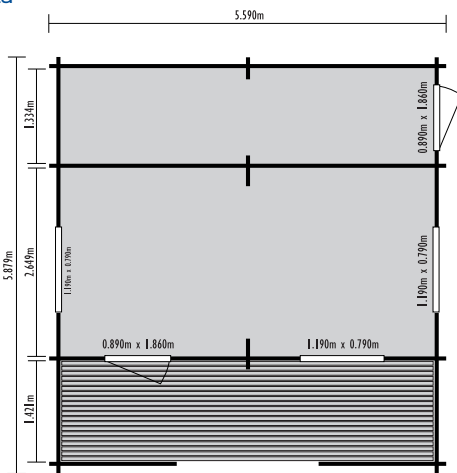

Kala

Ulos

With dividing wall and door access

On the outside these cabins look identical, but in fact they have slightly different room configurations. The Kala has a full length lockable storage room at the rear, whilst the Ulos has a dividing wall half way along the storage room providing extra living space off the main room.

Both benefit from a substantial wall log thickness of 68mm and double glazing as standard.

Log thickness

Square roof shingle tiles

Toughened glass double glazing

Decked terrace included

Log connection

Dimensions	Internal	External (excl. overhangs)
Width	5.322m	5.590m
Depth	5.707m	5.879m
Ridge height	-	3.388m
Area	31.77m²*	32.86m²

* Note: measurement includes the covered deck terrace.