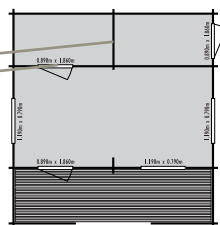

On the outside these cabins look identical, but in fact they have slightly different room configurations. The Kala has a full length lockable storage room at the rear, whilst the Ulos has a dividing wall half way along the storage room providing extra living space off the main room.

Both benefit from a substantial wall log thickness of 68mm and double glazing as standard.

Log thickness

Square roof shingle tiles

Toughened glass double glazing

Decked terrace included

Log connection

Dimensions	Internal	External (excl. overhangs)
Width	5.322m	5.590m
Depth	5.707m	5.879m
Ridge height	-	3.388m
Area	31.77m²*	32.86m²

* Note: measurement includes the covered deck terrace.