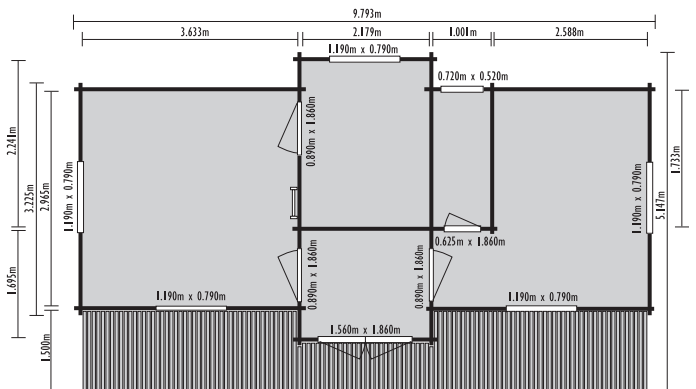

# Helsinki

The largest model in the Finnlife range, the Helsinki has five ground floor rooms and a useful loft area. It's a multi-use space that readily adapts to serve a number of uses, from home office and gym to lounging area and playroom. Comes complete with decked terrace.

Log thickness    Square roof shingle tiles    Toughened glass double glazing    Decked terrace included

Log connection    Rooms    Loft space

Dimensions	Internal	External (excl. overhangs)
Width	9.533m	9.793m
Depth	3.980m	5.147m
Ridge height	-	3.580m
Area	29.99m <sup>2</sup>	46.53m <sup>2</sup>

Both benefit from a substantial wall log thickness of 68mm and double glazing as standard.

Log thickness

Square roof shingle tiles

Toughened glass double glazing

Decked terrace included

Log connection

Dimensions	Internal	External (excl. overhangs)
Width	5.322m	5.590m
Depth	5.707m	5.879m
Ridge height	-	3.388m
Area	31.77m <sup>2</sup> *	32.86m <sup>2</sup>