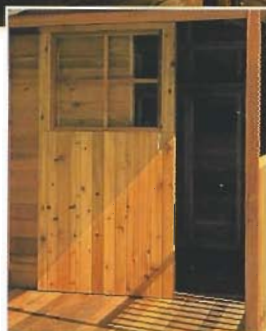

Sliding door featured in Gardener's Delight.