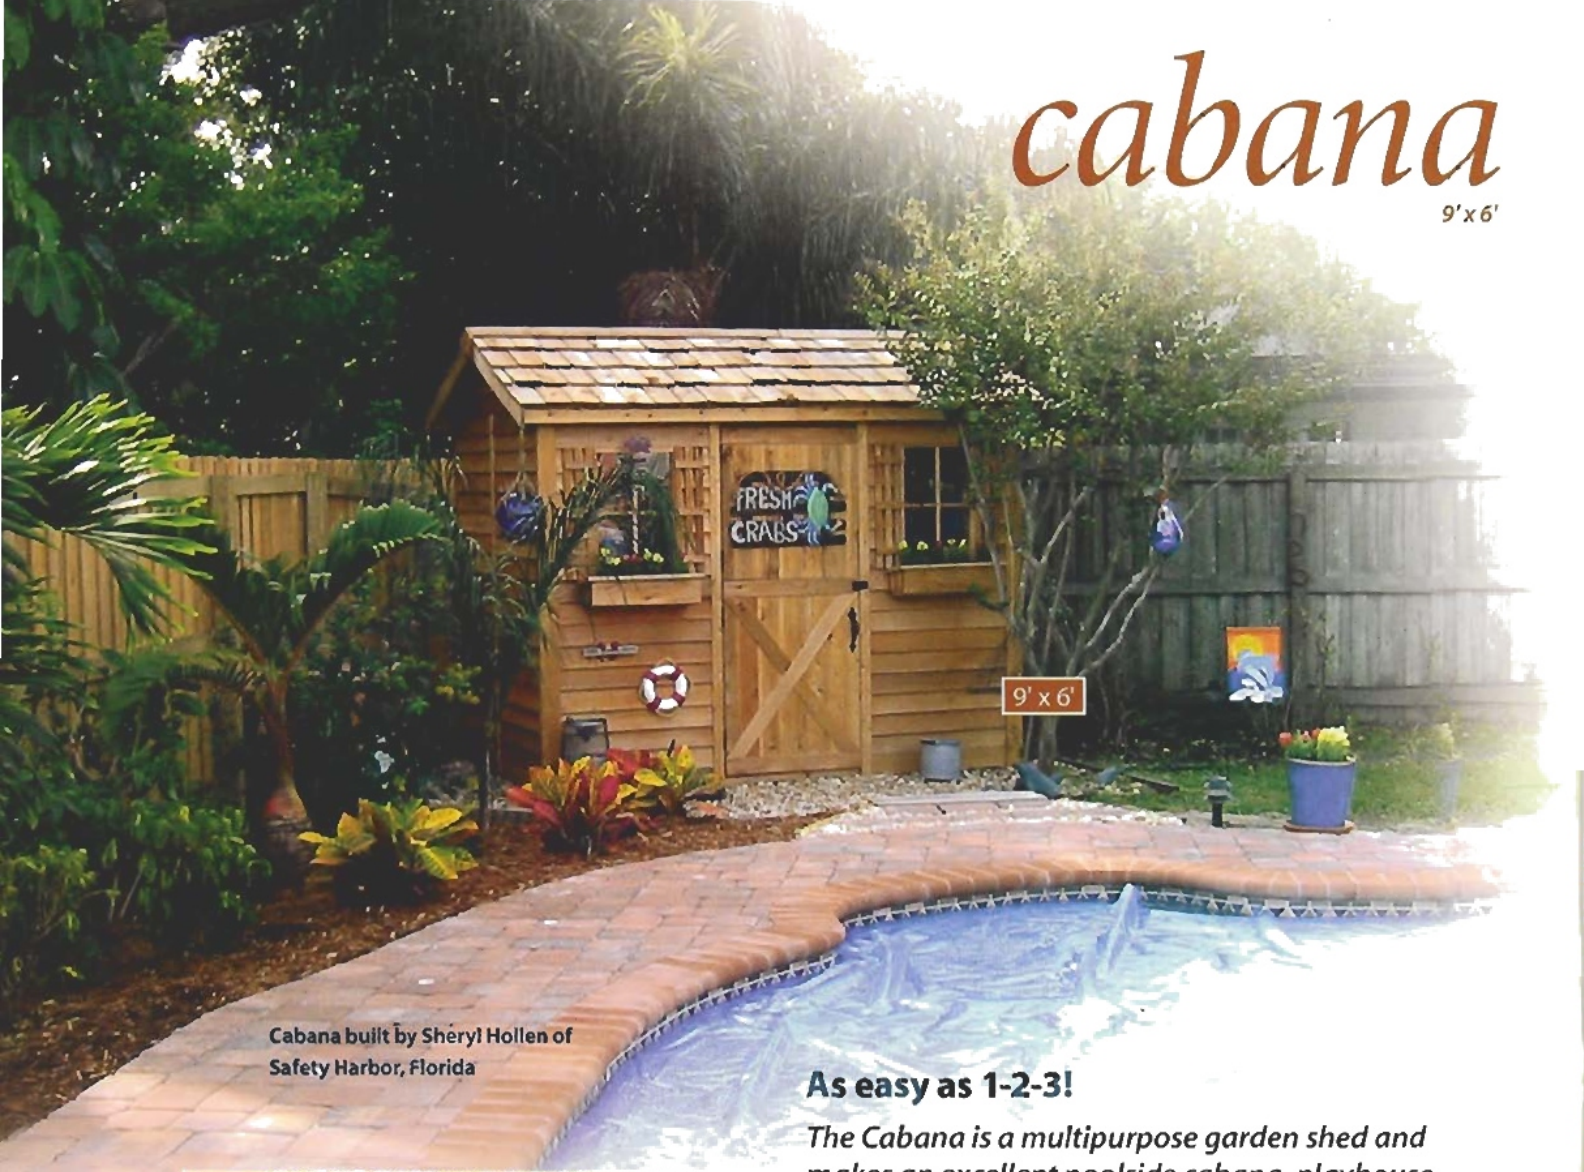

cabana

9' x 6'

Cabana built by Sheryl Hollen of Safety Harbor, Florida

As easy as 1-2-3!

The Cabana is a multipurpose garden shed and makes an excellent poolside cabana, playhouse, backyard retreat or garden house.

The Cabana kit includes a Dutch door and 2 non-functional windows, complete with window boxes and shutters.

Cabana built by Shirley Jones of St. Petersburg, Florida

Cabana built by David Langer of Minneapolis, Minnesota