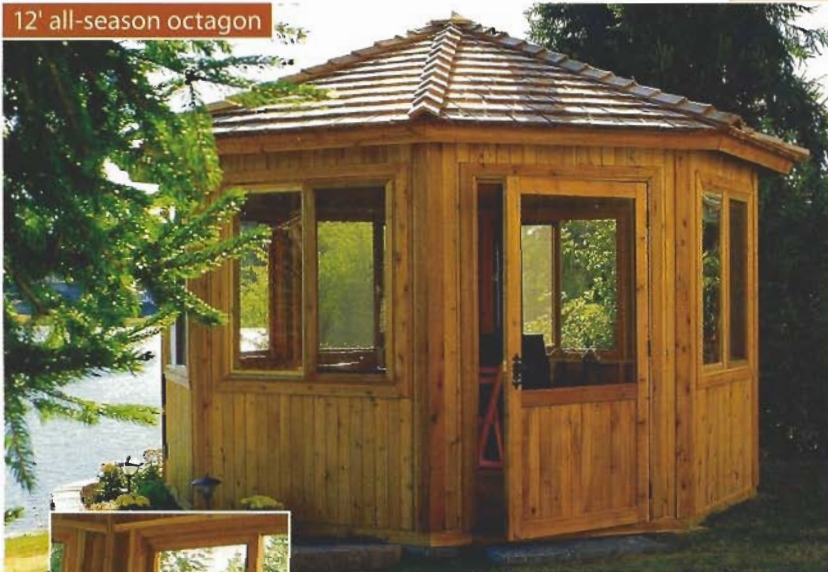

all-season gazebos

10' hexagon & 12' octagon

From the outside, the All-Season Gazebo has a contemporary look, but maintains the feel of a classic gazebo, making it an instant focal point in your backyard. It is functional and comfortable and perfect for having a relaxing Sunday brunch with family and friends or entertaining special guests on a warm summer's evening.

- Available only in a partially panelized kit.
- The All-Season Gazebo is easy to assemble. The windows and door are installed into the wall panels prior to shipping, making them a snap to set up.
- The sliding Plexiglass (acrylic plastic) windows include installed screen kits that allow fresh air in, but keep bugs out.
- Optional two-tier roof, cupola and benches may be ordered.

10' all-season hexagon

10' all-season hexagon with optional two-tier roof and cupola.

12' all-season octagon

12' all-season octagon interior customized with wood burning stove

Detail of all-season window with screen